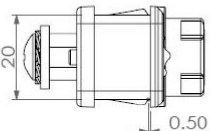

PRODUCT SHEET

Description:

Combi. Cam Lock M901, Public, 4-Digit, LH, 90DG, MK+Code Finder, Black, 73X20X15,5mm, Straight Cam C/E:40mm,, Closed 3 O´Clock, Open 12 O´Clock, Pre-coded 0000, Master, Key System #J13, Cylinder Centre to Edge of Lock Body: 12mm,, F/0,8-1,0mm Metal Panels Thickness, Horizontal Installation

Item number:

14.08.241-0

Units	Box	Carton	HS Code	Barcode
Pcs.	20	200	8301300000	
				5704866488327

Installation diagram

Core turn direction

0.8~1.0mm.
Installation method 1: Clamp the steel door with the lock body, the thickness of the door it is 0.8-1.0mm.

14~19mm.
Installation method 2: Use the back panel to lock the wooden door, the thickness of the door it is 14~19mm.

Refers to the hole size

SISO A/S

Mileparken 11
DK-2740 Skovlunde
Denmark
VAT: DK 24786013