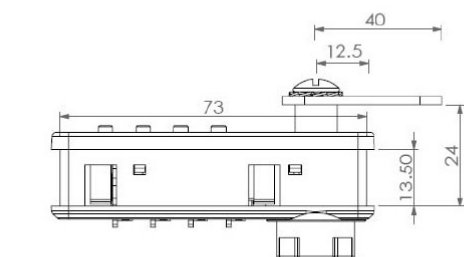

PRODUCT SHEET

Description:

Combi. Cam Lock M901, Public, 4-Digit, LH, 90DG, MK+Code Finder, Black, 73X20X15,5mm, Straight Cam C/E:40mm,, Closed 3 O´Clock, Open 12 O´Clock, Pre-coded 0000, Master, Key System #J13, Cylinder Centre to Edge of Lock Body: 12mm,, F/0,8-1,0mm Metal Panels Thickness, Horizontal Installation

Item number:

14.08.241-0

Units	Box	Carton	HS Code	Barcode
Pcs.	20	200	8301300000	
				5704866488327

Installation diagram

Core turn direction

0.8~1.0mm.
Installation method 1: Clamp the steel door with the lock body, the thickness of the door it is 0.8-1.0mm.

14~19mm.
Installation method 2: Use the back panel to lock the wooden door, the thickness of the door it is 14~19mm.

Refers to the hole size

SISO A/S

Mileparken 11
DK-2740 Skovlunde
Denmark
VAT: DK 24786013