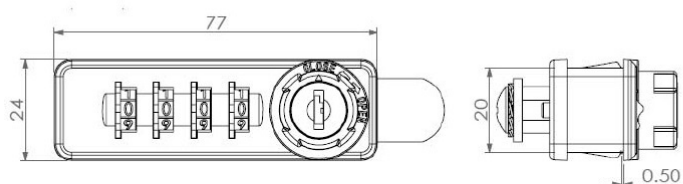

PRODUCT SHEET

Description:

Combi. Cam Lock M901, Public, 4-Digit, LH, 90DG, MK+Code Finder, Black, 73X20X15,5mm, Straight Cam C/E:40mm,, Closed 3 O´Clock, Open 12 O´Clock, Pre-coded 0000, Master, Key System #J13, Cylinder Centre to Edge of Lock Body: 12mm,, F/0,8-1,0mm Metal Panels Thickness, Horizontal Installation

Item number:

14.08.241-0

Units	Box	Carton	HS Code	Barcode
Pcs.	20	200	8301300000	
				5704866488327

Installation diagram

Core turn direction

0.8~1.0mm.
Installation method 1: Clamp the steel door with the lock body, the thickness of the door it is 0.8-1.0mm.

14~19mm.
Installation method 2: Use the back panel to lock the wooden door, the thickness of the door it is 14~19mm.

Refers to the hole size

SISO A/S

Mileparken 11
DK-2740 Skovlunde
Denmark
VAT: DK 24786013